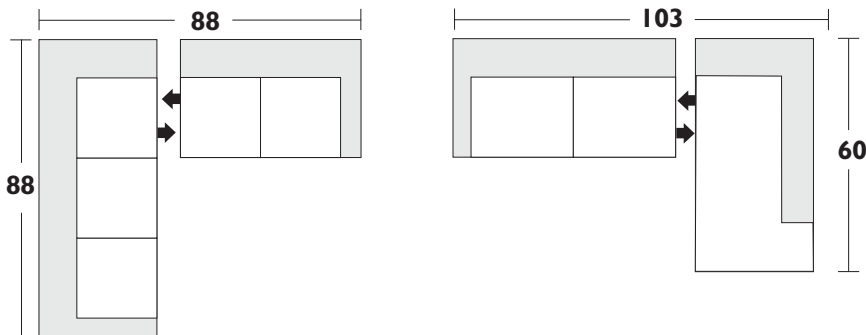

Configuration Suggestions

Style Ramos